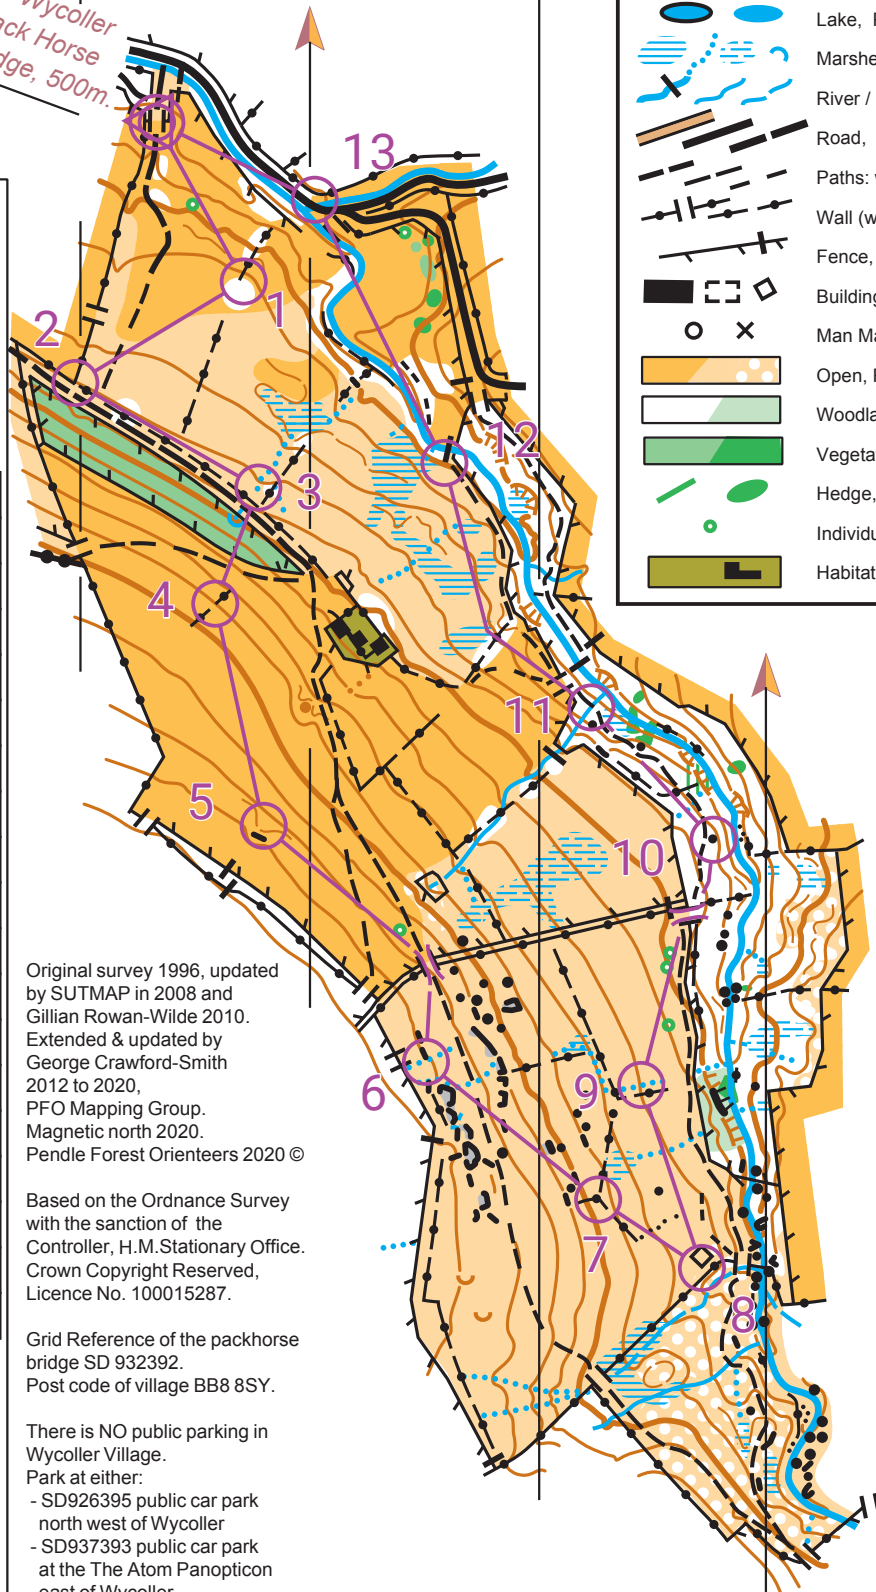

WYCOLLER COUNTRY PARK

Pendle Forest Orienteers are the local club for Blackburn, Burnley, Clitheroe, Hyndburn, Pendle & Rossendale. Visit: www.pfo.org.uk for more details

Contour interval 5m.

Scale 1:5000

0 100 200 300m

1 cm on the map = 50 metres on the ground.

To Wycoller Pack Horse Bridge, 500m.

map symbols

- Contour, Index contour
- Form line with slope tag
- Steep slope
- Ruined or low Earth wall
- Gully: large, small
- Knoll: small, long, large
- Pit, Depressions: small, large
- Rock faces: large, small
- Boulders, Boulder group
- Stony ground, Bare rock
- Lake, Pond
- Marshes, Spring
- River / bridge), Stream, Ditch
- Road, Vehicle tracks
- Paths: wide, medium, indistinct
- Wall (with gate), Broken wall
- Fence, Crossing point: stile
- Building, Ruin, Small Ruin
- Man Made Features
- Open, Rough open, w' trees
- Woodland: runnable, slow run
- Vegetation: walk, fight
- Hedge, Bushes
- Individual tree
- Habitation with building, OOB

Wycoller Country Park

Orange Moderate 2.0 km 80 m

	Start: S side of crossing point
1 Z	E side of stone wall
2 Y	Stone wall junction
3 X	Narrow marsh
4 T	Ruined stone wall
5 R	Reentrant
Mandatory crossing point	
6 O	Narrow marsh
7 N	Stone wall junction
8 H	S outside corner of ruin
9 G	N side of narrow marsh
Mandatory crossing point	
10 K	W side of boulder
11 L	Path and stream crossing
12 D	S end of bridge
13 B	NW end of bridge
Navigate 120 m to finish	

Original survey 1996, updated by SUTMAP in 2008 and Gillian Rowan-Wilde 2010. Extended & updated by George Crawford-Smith 2012 to 2020, PFO Mapping Group. Magnetic north 2020. Pendle Forest Orienteers 2020 ©